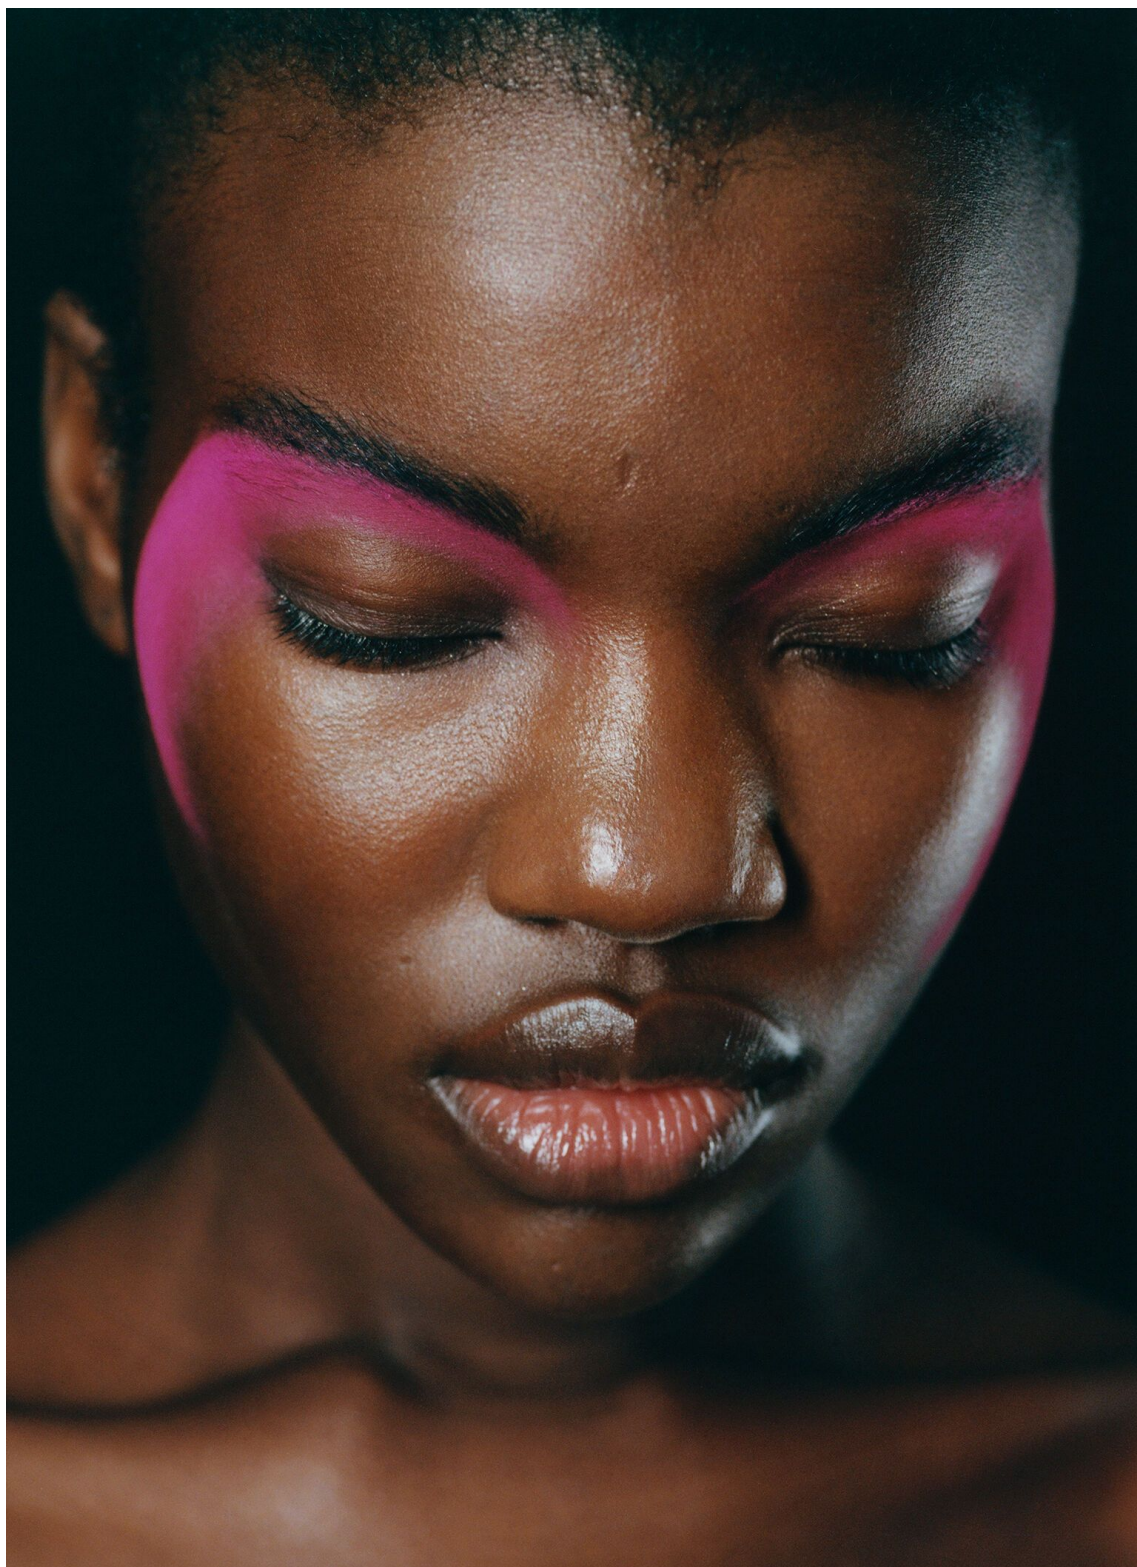

MGM
MODELS

MGM
MODELS

DORI MBEMBA

height 5'9" · bust 32.5" · cup B · waist 23.5" · hips 35" · dress 36 EU/6 US/8 UK
shoes size 40.5 EU/9.5 US/7 UK · hair black · eyes brown

DORI MBEMBA

height 5'9" · bust 32.5" · cup B · waist 23.5" · hips 35" · dress 36 EU/6 US/8 UK
shoes size 40.5 EU/9.5 US/7 UK · hair black · eyes brown